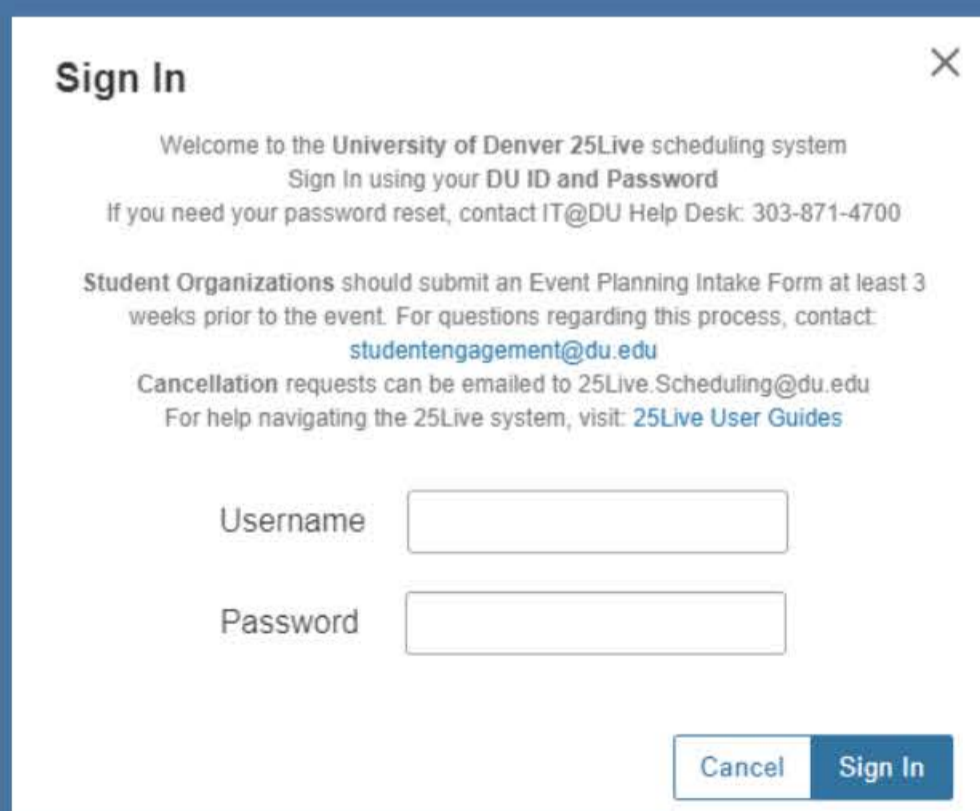

25LIVE: HOW TO ACCESS

- Visit: pioneerweb.du.edu
- Navigate to "Resources" Tab
- Under "Campus Space and Events" Select: Make Event Requests, Searches, Approvals and Reports (25Live)

- A new browser window will open with a Sign In pop-up
- Sign In using your DU ID and password
Username: 87#####
Password: DU Password